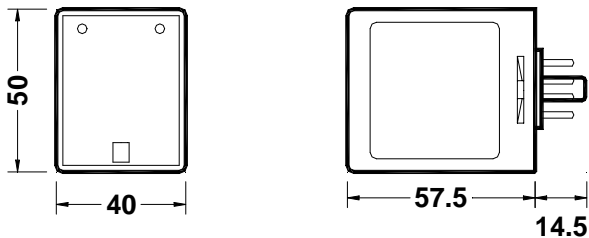

## DIMENSIONS 規格尺寸

AFR-1/AFR-12

AFR-1/AFR-12 + 8PFA UNIT : mm

SFR-1/SFR-12

SFR-1/SFR-12 + PF085A + FH-3x2

SFR-1/AFR-1  
供水 SUPPLY WATER

給水 DRAINAGE WATER