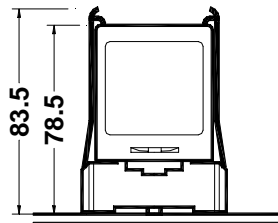

## DIMENSIONS 規格尺寸

AFR-1/AFR-12

AFR-1/AFR-12 + 8PFA UNIT : mm

SFR-1/SFR-12

SFR-1/SFR-12 + PF085A + FH-3x2

SFR-1/AFR-1  
供水 SUPPLY WATER

給水 DRAINAGE WATER