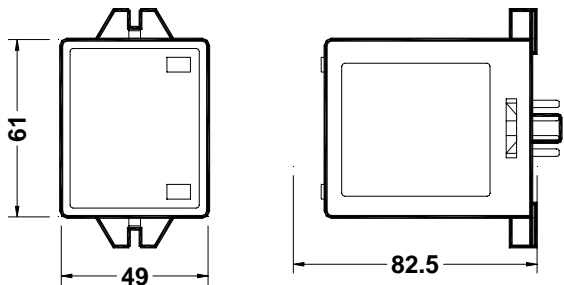

## DIMENSIONS 規格尺寸

AFR-1/AFR-12

AFR-1/AFR-12 + 8PFA UNIT : mm

SFR-1/SFR-12

SFR-1/SFR-12 + PF085A + FH-3x2

SFR-1/AFR-1  
供水 SUPPLY WATER

給水 DRAINAGE WATER