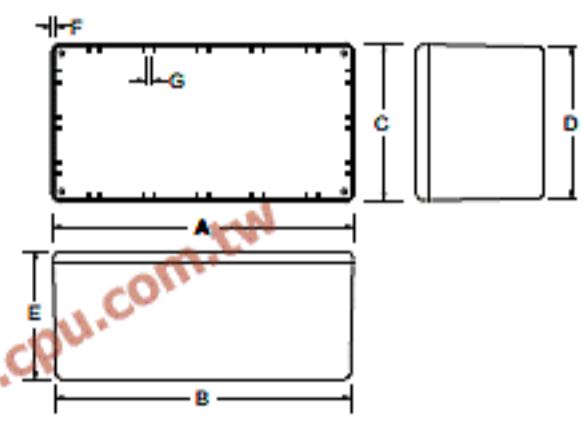

Universal Project & Potting Box

Universal Project Box (PX Series)

Potting Case (AX Series)

Project Box (BX Series)

PX-Series

MODEL	DIMENSION(mm)							WEIGHT (g)
	A	B	C	D	E	F	G	
PX-1	104.8	103	54.5	53	44.5	2.4	2	78
PX-2	129.5	128.7	64.4	63.5	44.5	2.4	2	105
PX-3	150	147.8	90	88	54.9	2.6	2	169
PX-4	185	182	115.2	112.2	64.6	2.6	2	259
GRAY	ABS PLASTIC		SCREWS SUPPLIED					

AX-Series

MODEL	DIMENSION(mm)						WEIGHT (g)
	A	B	C	D	E	F	
AX-1	30.1	30	20.1	20	15.3	1.1	2
AX-2	40	39.8	40	39.8	20.2	1.1	5
AX-3	50.5	49.9	50.5	49.9	30.4	1.4	11
AX-4	75.8	74.8	50.8	49.7	35.7	1.4	15.5
AX-5	100.2	100	60.2	59.8	25.6	1.3	18
BLACK	ABS PLASTIC		WITHOUT COVER				

BX-Series

MODEL	DIMENSION(mm)							WEIGHT (g)
	A	B	C	D	E	F	G	
BX-1	76.2	74	50.8	48.5	26.8	1.6	none	26
BX-2	111.6	110	57.7	56.1	22	1.5	none	43
BX-3	100.8	99.3	76.5	75.1	40.8	1.6	2	61
BX-4	150	146.8	100	97	59.2	1.7	2	115
BLACK	ABS PLASTIC		SCREWS SUPPLIED					