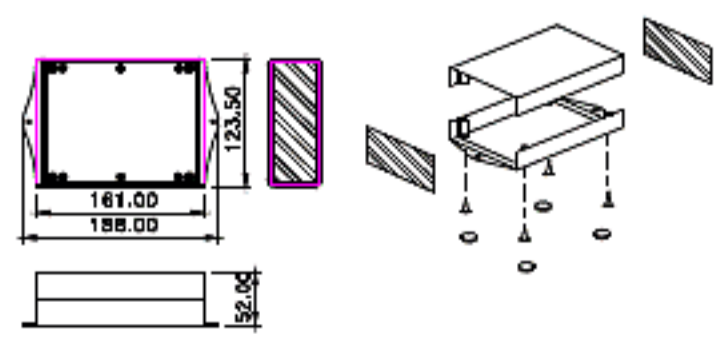

- ABS plastic
- Ivory color
- Screws supplied