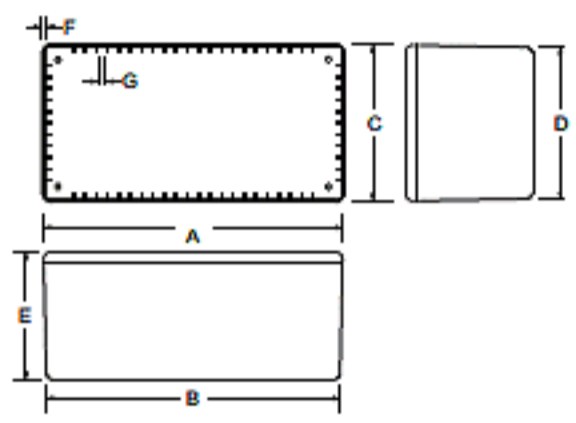

Universal Project & Potting Box

Universal Project Box (PX Series)

Potting Case (AX Series)

Project Box (BX Series)

PX-Series

MODEL	DIMENSION(mm)							WEIGHT (g)
	A	B	C	D	E	F	G	
PX-1	104.8	103	54.5	53	44.5	2.4	2	78
PX-2	129.5	128.7	64.4	63.5	44.5	2.4	2	105
PX-3	150	147.8	90	88	54.9	2.6	2	169
PX-4	185	182	115.2	112.2	64.6	2.6	2	259
GRAY	ABS PLASTIC		SCREWS SUPPLIED					

AX-Series

MODEL	DIMENSION(mm)						WEIGHT (g)
	A	B	C	D	E	F	
AX-1	30.1	30	20.1	20	15.3	1.1	2
AX-2	40	39.8	40	39.8	20.2	1.1	5
AX-3	50.5	49.9	50.5	49.9	30.4	1.4	11
AX-4	75.8	74.8	50.8	49.7	35.7	1.4	15.5
AX-5	100.2	100	60.2	59.8	25.6	1.3	18
BLACK	ABS PLASTIC		WITHOUT COVER				

BX-Series

MODEL	DIMENSION(mm)							WEIGHT (g)
	A	B	C	D	E	F	G	
BX-1	76.2	74	50.8	48.5	26.8	1.6	none	26
BX-2	111.6	110	57.7	56.1	22	1.5	none	43
BX-3	100.8	99.3	76.5	75.1	40.8	1.6	2	61
BX-4	150	146.8	100	97	59.2	1.7	2	115
BLACK	ABS PLASTIC		SCREWS SUPPLIED					