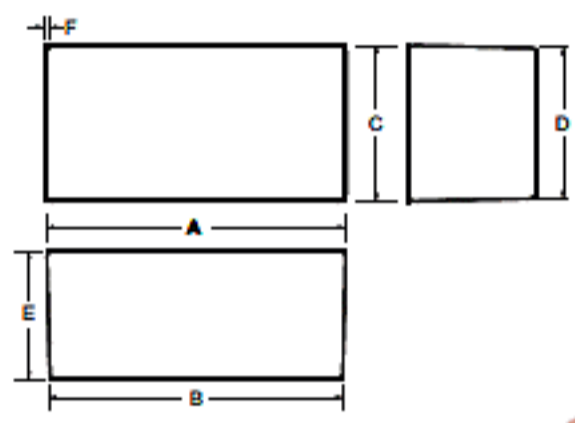

Universal Project & Potting Box

Universal Project Box (PX Series)

Potting Case (AX Series)

Project Box (BX Series)

PX-Series

MODEL	DIMENSION(mm)							WEIGHT (g)
	A	B	C	D	E	F	G	
PX-1	104.8	103	54.5	53	44.5	2.4	2	78
PX-2	129.5	128.7	64.4	63.5	44.5	2.4	2	105
PX-3	150	147.8	90	88	54.9	2.6	2	169
PX-4	185	182	115.2	112.2	64.6	2.6	2	259
GRAY	ABS PLASTIC		SCREWS SUPPLIED					

AX-Series

MODEL	DIMENSION(mm)						WEIGHT (g)
	A	B	C	D	E	F	
AX-1	30.1	30	20.1	20	15.3	1.1	2
AX-2	40	39.8	40	39.8	20.2	1.1	5
AX-3	50.5	49.9	50.5	49.9	30.4	1.4	11
AX-4	75.8	74.8	50.8	49.7	35.7	1.4	15.5
AX-5	100.2	100	60.2	59.8	25.6	1.3	18
BLACK	ABS PLASTIC		WITHOUT COVER				

BX-Series

MODEL	DIMENSION(mm)							WEIGHT (g)
	A	B	C	D	E	F	G	
BX-1	76.2	74	50.8	48.5	26.8	1.6	none	26
BX-2	111.6	110	57.7	56.1	22	1.5	none	43
BX-3	100.8	99.3	76.5	75.1	40.8	1.6	2	61
BX-4	150	146.8	100	97	59.2	1.7	2	115
BLACK	ABS PLASTIC		SCREWS SUPPLIED					