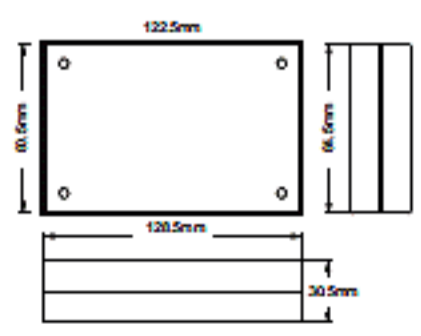

- ABS plastic
- Ivory color
- Screws supplied