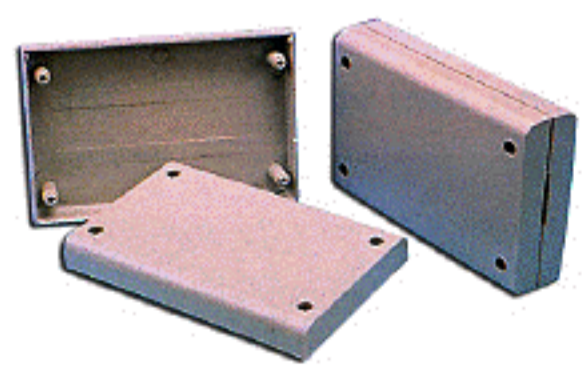

Universal Project & Potting Box

Universal Project Box (PX Series)

Potting Case (AX Series)

Project Box (BX Series)

PX-Series

MODEL	DIMENSION(mm)							WEIGHT (g)
	A	B	C	D	E	F	G	
PX-1	104.8	103	54.5	53	44.5	2.4	2	78
PX-2	129.5	128.7	64.4	63.5	44.5	2.4	2	105
PX-3	150	147.8	90	88	54.9	2.6	2	169
PX-4	185	182	115.2	112.2	64.6	2.6	2	259
GRAY	ABS PLASTIC		SCREWS SUPPLIED					

AX-Series

MODEL	DIMENSION(mm)						WEIGHT (g)
	A	B	C	D	E	F	
AX-1	30.1	30	20.1	20	15.3	1.1	2
AX-2	40	39.8	40	39.8	20.2	1.1	5
AX-3	50.5	49.9	50.5	49.9	30.4	1.4	11
AX-4	75.8	74.8	50.8	49.7	35.7	1.4	15.5
AX-5	100.2	100	60.2	59.8	25.6	1.3	18
BLACK	ABS PLASTIC		WITHOUT COVER				

BX-Series

MODEL	DIMENSION(mm)							WEIGHT (g)
	A	B	C	D	E	F	G	
BX-1	76.2	74	50.8	48.5	26.8	1.6	none	26
BX-2	111.6	110	57.7	56.1	22	1.5	none	43
BX-3	100.8	99.3	76.5	75.1	40.8	1.6	2	61
BX-4	150	146.8	100	97	59.2	1.7	2	115
BLACK	ABS PLASTIC		SCREWS SUPPLIED					