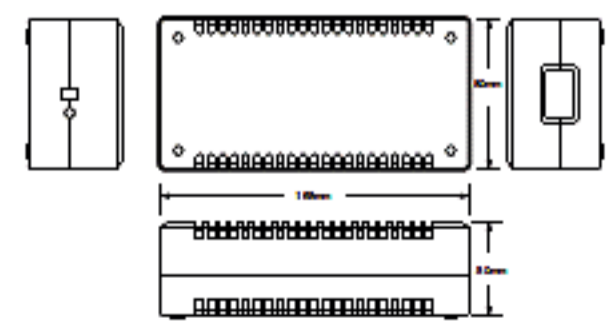

BX-Series

MODEL	DIMENSION(mm)							WEIGHT (g)
	A	B	C	D	E	F	G	
BX-1	76.2	74	50.8	48.5	26.8	1.6	none	26
BX-2	111.6	110	57.7	56.1	22	1.5	none	43
BX-3	100.8	99.3	76.5	75.1	40.8	1.6	2	61
BX-4	150	146.8	100	97	59.2	1.7	2	115
BLACK	ABS PLASTIC		SCREWS SUPPLIED					

Circuit Box (CB-01)

- ABS plastic
- Ivory color
- Screws supplied

Project Case (DX-01)

- ABS plastic
- Ivory color
- Screws supplied

Project Case (EX-01)

- ABS plastic
- Ivory color
- Screws supplied