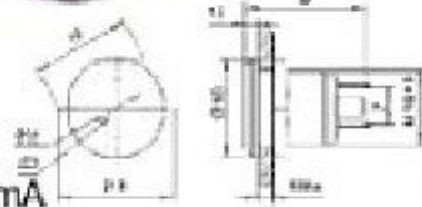

S16041 16mm銅鍍鎳金屬平面指示燈(焊線式)

12
(DC 12V 有五色)
24
(DC 24V 有五色)
110
(AC 110V 有五色)
220
(AC 220V 有五色)

亮燈五色可選
藍光
綠光、白光
紅光、橙光

銅鍍鎳材質
定額電流20mA